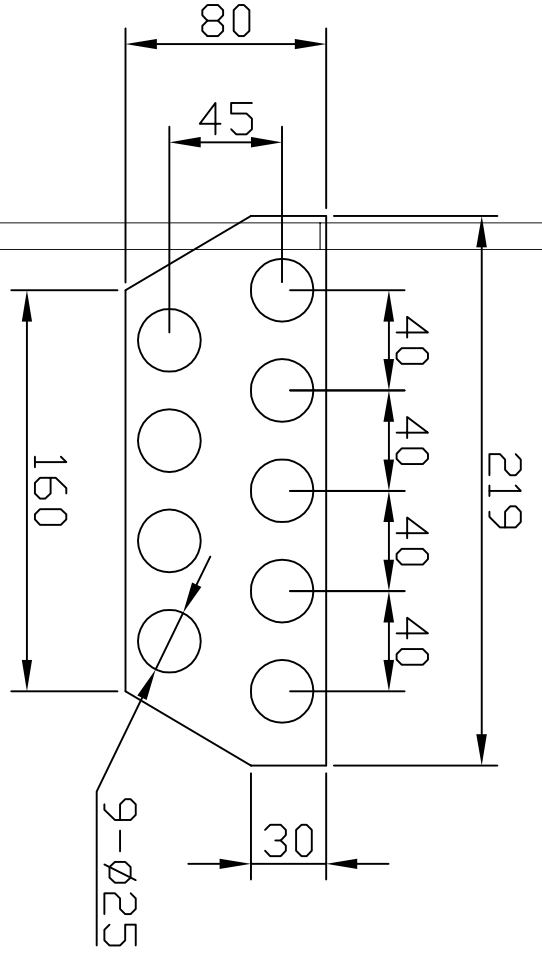

IMAN PAPÉ D230 MM

INNOVATION IN  
PLASTIC  
INJECTION  
EQUIPMENT