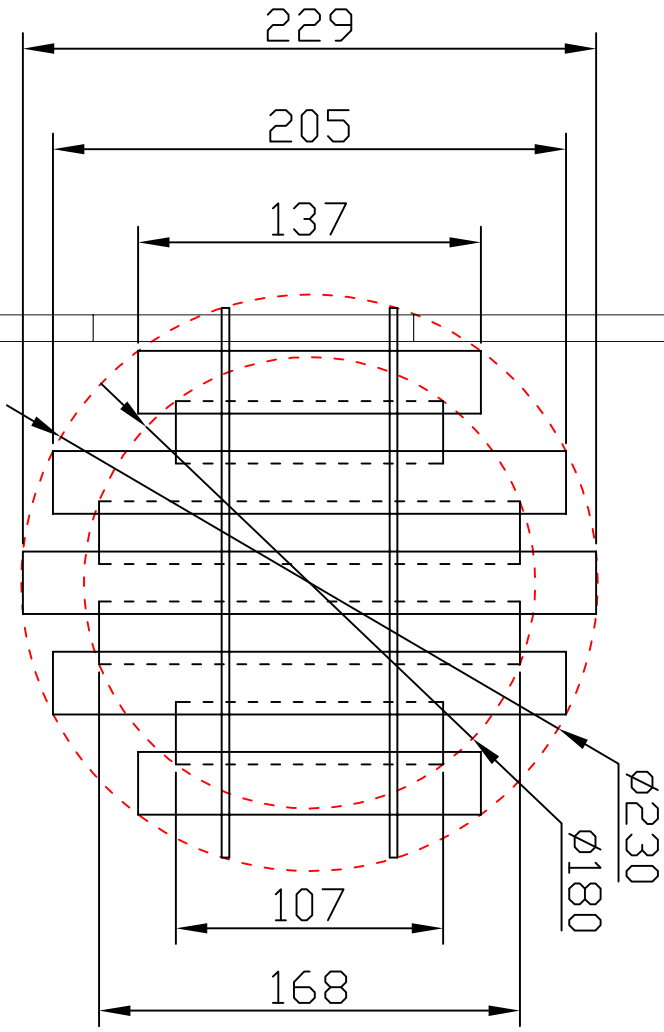

IMAN PAPÉ D230 MM

INNOVATION IN  
PLASTIC  
INJECTION  
EQUIPMENT